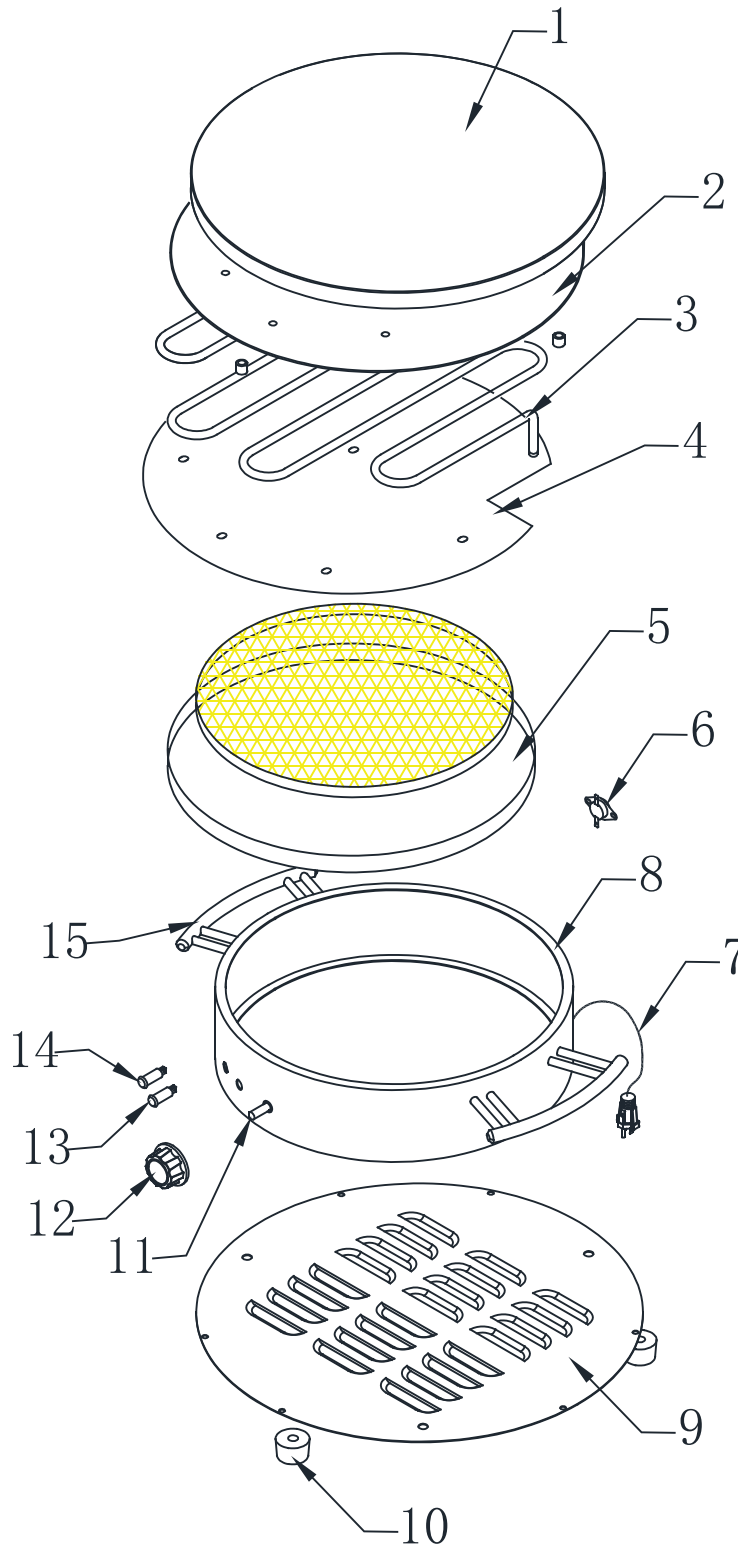

Parts Breakdown

Model CE-CN-0350-U 46794

Parts Breakdown

Model CE-CN-0350-U 46794

Item No.	Description	Position	Item No.	Description	Position	Item No.	Description	Position
63411	Iron for 46794	1	AJ972	Limiting Thermostat for 46794	6	AJ450	Thermostat for 46794	11
63412	AI Plate for 46794	2	AJ449	Plug & Lead for 46794	7	63422	Knob for 46794	12
63413	Element for 46794	3	63418	Body for 46794	8	63423	Indicator Light (Green) for 46794	13
63414	Fixing Plate for 46794	4	63419	Cover for 46794	9	63424	Indicator Light (Red) for 46794	14
63415	Insulation Plate for 46794	5	63420	Feet for 46794	10	63425	Handle for 46794	15